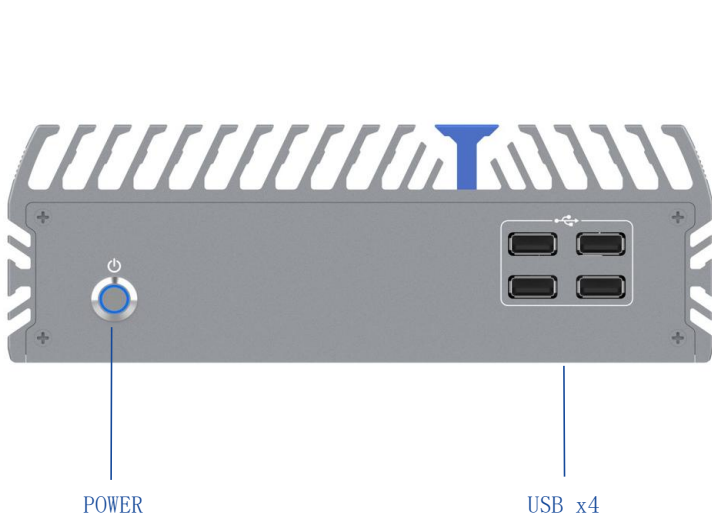

Features:

All aluminum alloy structure, fanless design

Intel® 12th Independent Core™ i3/i5/i7 Processor

2xDDR4 SODIMM Memory, Max 64 GB

1xM.2 slot+1xMini PCIE slot (support both M.2 SSD+WIFI/4G at the same time)

2xRealtek RTL8111H Gigabit LAN

4 x RS485 COM

Optional extensions

4G

WIFI/BT Module

CAN

COM

GPIO

Specification

Parameter		Storage	
Processor	Intel Core i3-12300T (4 core 8 threads, Max 4.2GHz) Intel Core i5-12500T (6 core 12 threads, Max 4.4 GHz) Intel Core i7-12700T (12 cores 20 threads, Max 4.7GHz)	M.2	1xM.2 2280 M-key slot (support PCIE3.0 x4 NVME)
Chipset	H610	SATA	1x2.5 inch HDD
Memory	2xDDR4 3200MHz SODIMM slot, Max 64 GB	Expansion	
Graphics Card		Mini PCIE	1xfull-length Mini PCIE slot (support PCIE & USB2.0 singal,Optional 4G/WIFI/BT), internal Nano-SIM card slot
Graphics	Intel® UHD Graphics 730/770 (Triple display)	Dimension	
Display	2 x HDMI Port (Resolution 3840x2160 @60Hz) 1 x VGA (Resolution 1920x1080 @60Hz)	Size	215 * 210 * 75 mm
Ethernet		Weight	3.27 kg (barebone)
Lan Port	2xRealtek RTL8111H Gigabit LAN	Installation	Wall-mounted (standard included), desktop (default support)
I/O		Environment	
USB	2 x USB3.0, 4 x USB2.0	Temperature	-20℃~ +60℃, Surface air flow
COM	4 x RS485 COM	Humidity	5%~95% Non-condensing state
Audio	1xLine out, 1xMIC	Other Function	
Power Supply		Application	Power-on, Timing boot, Wake on LAN, PXE boot, watchdog (level 0-255), TPM2.0 security encryption
Power Supply	1xDC Input (5.5x2.5mm), support 12V~19V		Industrial automation, medical, logistics, transportation, warehousing, e-education etc.,