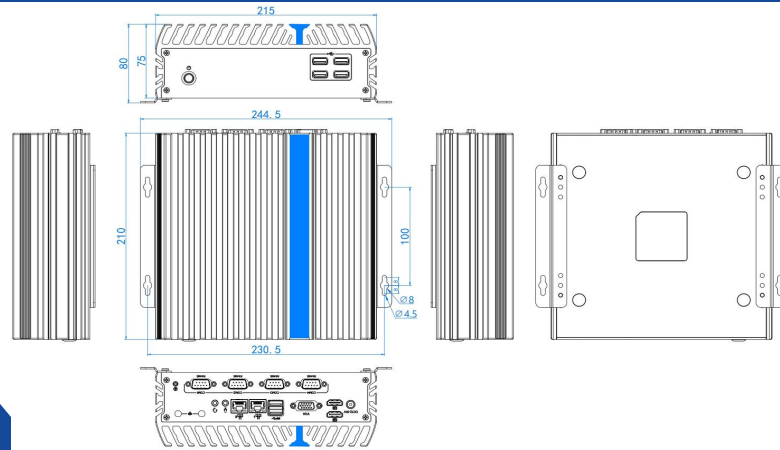

2xRealtek RTL8111H Gigabit LAN

4 x RS485 COM

Optional extensions

4G

WIFI/BT Module

CAN

COM

GPIO

Specification

Parameter		Storage	
Processor	Intel Core i3-12300T (4 core 8 threads, Max 4.2GHz) Intel Core i5-12500T (6 core 12 threads, Max 4.4 GHz) Intel Core i7-12700T (12 cores 20 threads, Max 4.7GHz)	M.2	1xM.2 2280 M-key slot (support PCIE3.0 x4 NVME)
Chipset	H610	SATA	1x2.5 inch HDD
Memory	2xDDR4 3200MHz SODIMM slot, Max 64 GB	Expansion	
Graphics Card		Mini PCIE	1xfull-length Mini PCIE slot (support PCIE & USB2.0 singal,Optional 4G/WIFI/BT), internal Nano-SIM card slot
Graphics	Intel® UHD Graphics 730/770 (Triple display)	Dimension	
Display	2 x HDMI Port (Resolution 3840x2160 @60Hz) 1 x VGA (Resolution 1920x1080 @60Hz)	Size	215 * 210 * 75 mm
Ethernet		Weight	3.27 kg (barebone)
Lan Port	2xRealtek RTL8111H Gigabit LAN	Installation	Wall-mounted (standard included), desktop (default support)
I/O		Environment	
USB	2 x USB3.0, 4 x USB2.0	Temperature	-20℃~ +60℃, Surface air flow
COM	4 x RS485 COM	Humidity	5%~95% Non-condensing state
Audio	1xLine out, 1xMIC	Other Function	
Power Supply		Application	Power-on, Timing boot, Wake on LAN, PXE boot, watchdog (level 0-255), TPM2.0 security encryption
Power Supply	1xDC Input (5.5x2.5mm), support 12V~19V		Industrial automation, medical, logistics, transportation, warehousing, e-education etc.,

Drawing

Unit: mm

Order Information

Configuration	Specs
1	Intel Core i3-12300T, 2 x LAN/4 x COM/6 x USB
2	Intel Core i5-12500T, 2 x LAN/4 x COM/6 x USB
3	Intel Core i7-12700T, 2 x LAN/4 x COM/6 x USB

Packing list