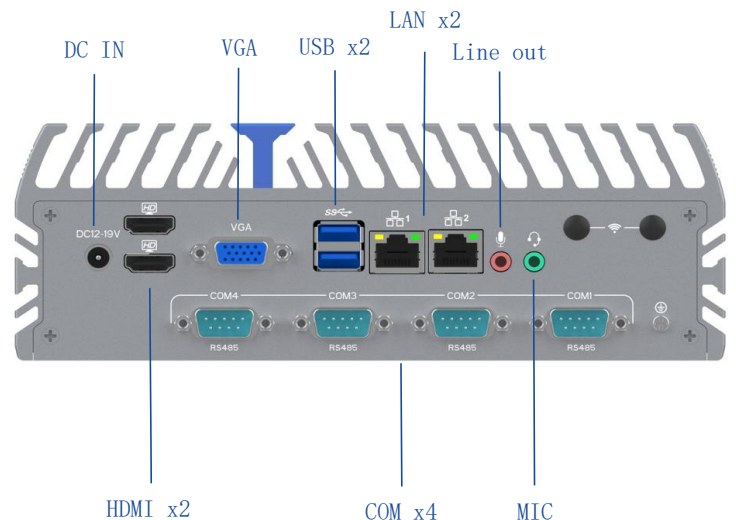

Features:

All aluminum alloy structure, fanless design

Intel® 12th Independent Core™ i3/i5/i7 Processor

2xDDR4 SODIMM Memory, Max 64 GB

1xM.2 slot+1xMini PCIE slot (support both M.2 SSD+WIFI/4G at the same time)

2xRealtek RTL8111H Gigabit LAN

4 x RS485 COM

Optional extensions

4G

WIFI/BT Module

CAN

COM

GPIO

Specification

Parameter		Storage	
Processor	Intel Core i3-12300T (4 core 8 threads, Max 4.2GHz) Intel Core i5-12500T (6 core 12 threads, Max 4.4 GHz) Intel Core i7-12700T (12 cores 20 threads, Max 4.7GHz)	M.2	1xM.2 2280 M-key slot (support PCIE3.0 x4 NVME)
Chipset	H610	SATA	1x2.5 inch HDD
Memory	2xDDR4 3200MHz SODIMM slot, Max 64 GB	Expansion	
Graphics Card		Mini PCIE	1xfull-length Mini PCIE slot (support PCIE & USB2.0 singal,Optional 4G/WIFI/BT), internal Nano-SIM card slot
Graphics	Intel® UHD Graphics 730/770 (Triple display)	Dimension	
Display	2 x HDMI Port (Resolution 3840x2160 @60Hz) 1 x VGA (Resolution 1920x1080 @60Hz)	Size	215 * 210 * 75 mm
Ethernet		Weight	3.27 kg (barebone)
Lan Port	2xRealtek RTL8111H Gigabit LAN	Installation	Wall-mounted (standard included), desktop (default support)
I/O		Environment	
USB	2 x USB3.0, 4 x USB2.0	Temperature	-20℃~ +60℃, Surface air flow
COM	4 x RS485 COM	Humidity	5%~95% Non-condensing state
Audio	1xLine out, 1xMIC	Other Function	
Power Supply		Application	Power-on, Timing boot, Wake on LAN, PXE boot, watchdog (level 0-255), TPM2.0 security encryption
Power Supply	1xDC Input (5.5x2.5mm), support 12V~19V		Industrial automation, medical, logistics, transportation, warehousing, e-education etc.,