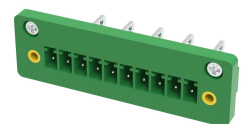

Features:

All aluminum alloy structure, fanless design

Intel® 12th Independent Core™ i3/i5/i7 Processor

2xDDR4 SODIMM Memory, Max 64 GB

1xM.2 slot+1xMini PCIE slot (support both M.2 SSD+WIFI/4G at the same time)

2xRealtek RTL8111H Gigabit LAN

4 x RS485 COM

Optional extensions

4G

WIFI/BT Module

CAN

COM

GPIO